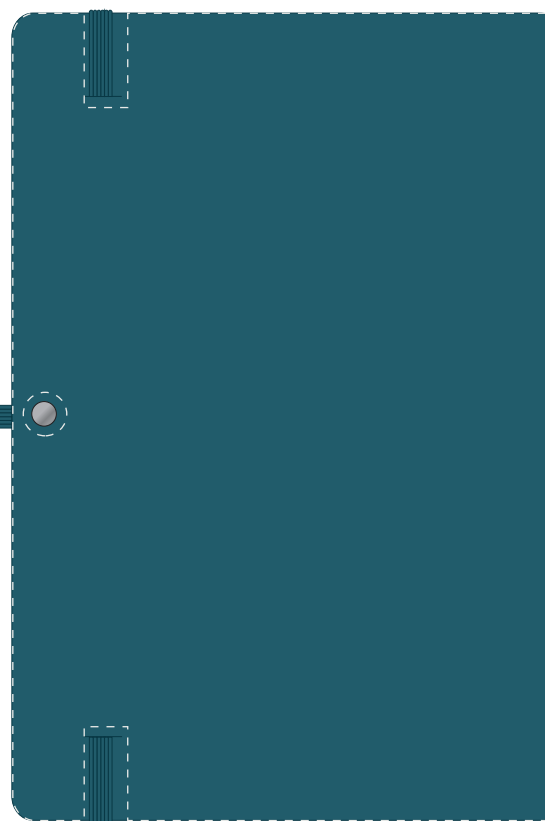

Your Ref:
Our Ref:

Quantity:
Version: 1

Product Code: QS0069
Product Colour: BLUE

PRINTING CONCERNS:**PRODUCT INFO:**

We stock this item in the following colours

**PANTONE REFERENCE(S)**

 Full Colour (Edge to Edge)

PRINT LAYOUT

- CENTRED TO PRINT AREA
- CENTRED TO NOTEBOOK

ARTWORK SCALE 50%

ARTWORK SCALE 50%

The dashed line is to demonstrate print area and will not appear on your printed item

PLEASE NOTE:

- All colours including print and product are for visual purposes only and should not be regarded as the actual colour of the product and print.
- Some products may vary from batch to batch and may differ from previous orders.
- The colour and texture of a product can also have an effect on the final print colour.
- By approving this order we accept that you understand these terms.

To proceed, please approve visual via the online system.

ARTWORK SCALE 100%
Max print area: Edge to Edge

ARTWORK SCALE 100%
Max print area: Edge to Edge